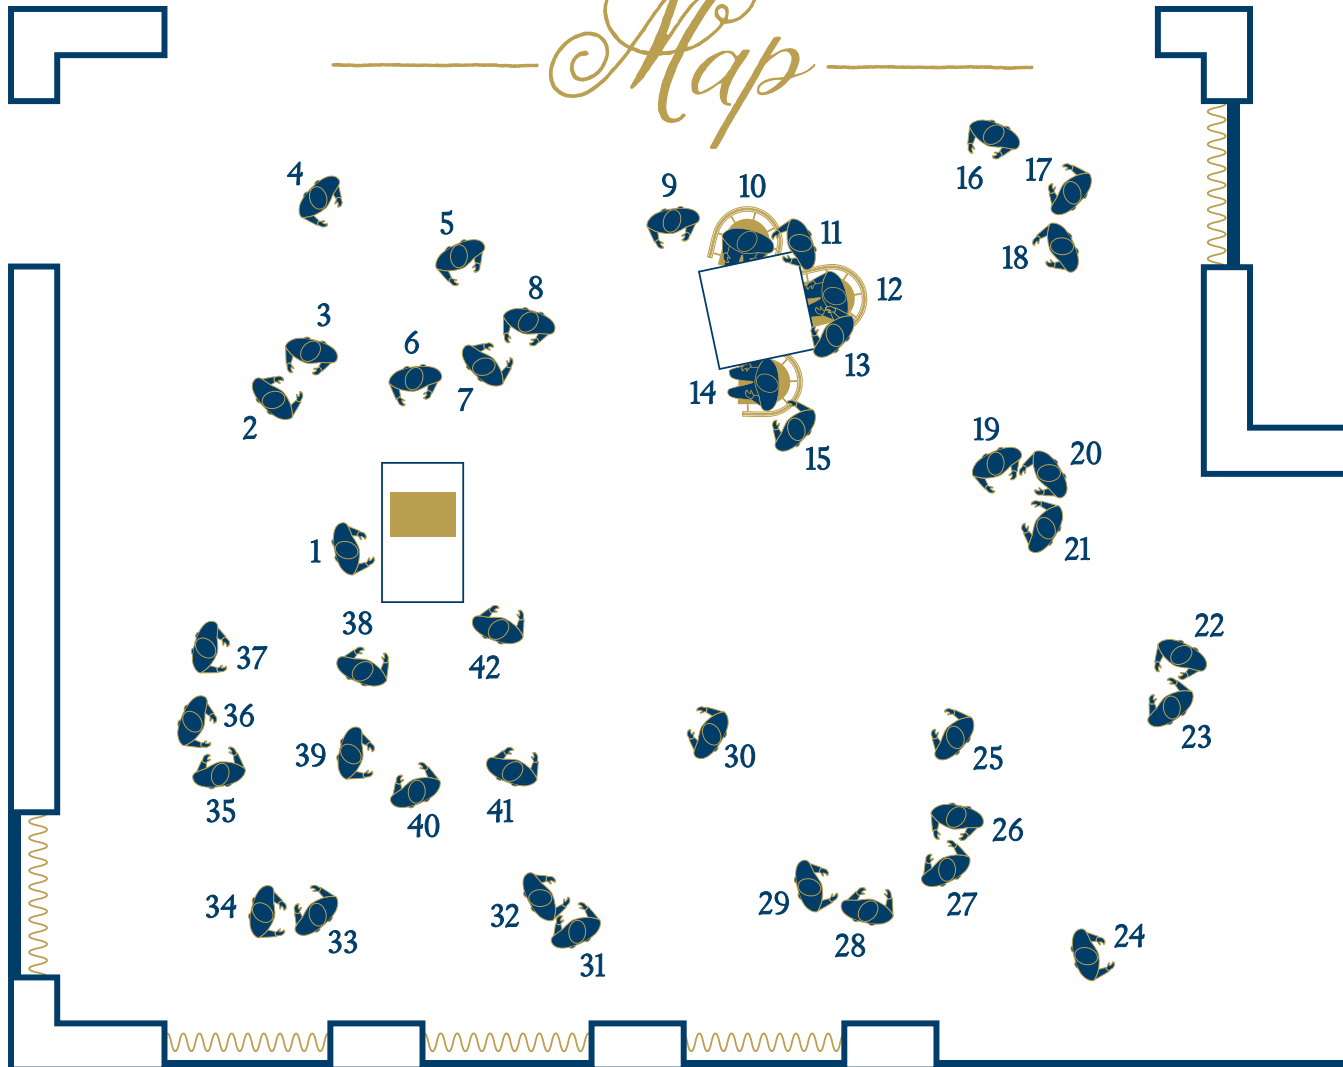

SIGNERS' HALL

Map

NEW ENGLAND

CONNECTICUT

- 32. William Samuel Johnson
- 41. Roger Sherman

MASSACHUSETTS

- 2. Rufus King
- 3. Nathaniel Gorham

NEW HAMPSHIRE

UPPER SOUTH

DELAWARE

- 4. John Dickinson
- 8. George Read
- 27. Jacob Broom
- 39. Richard Bassett
- 40. Gunning Bedford, Jr.

MARYLAND

- 6. Daniel Carroll
- 35. Daniel of St. Thomas Jenifer
- 37. James McHenry